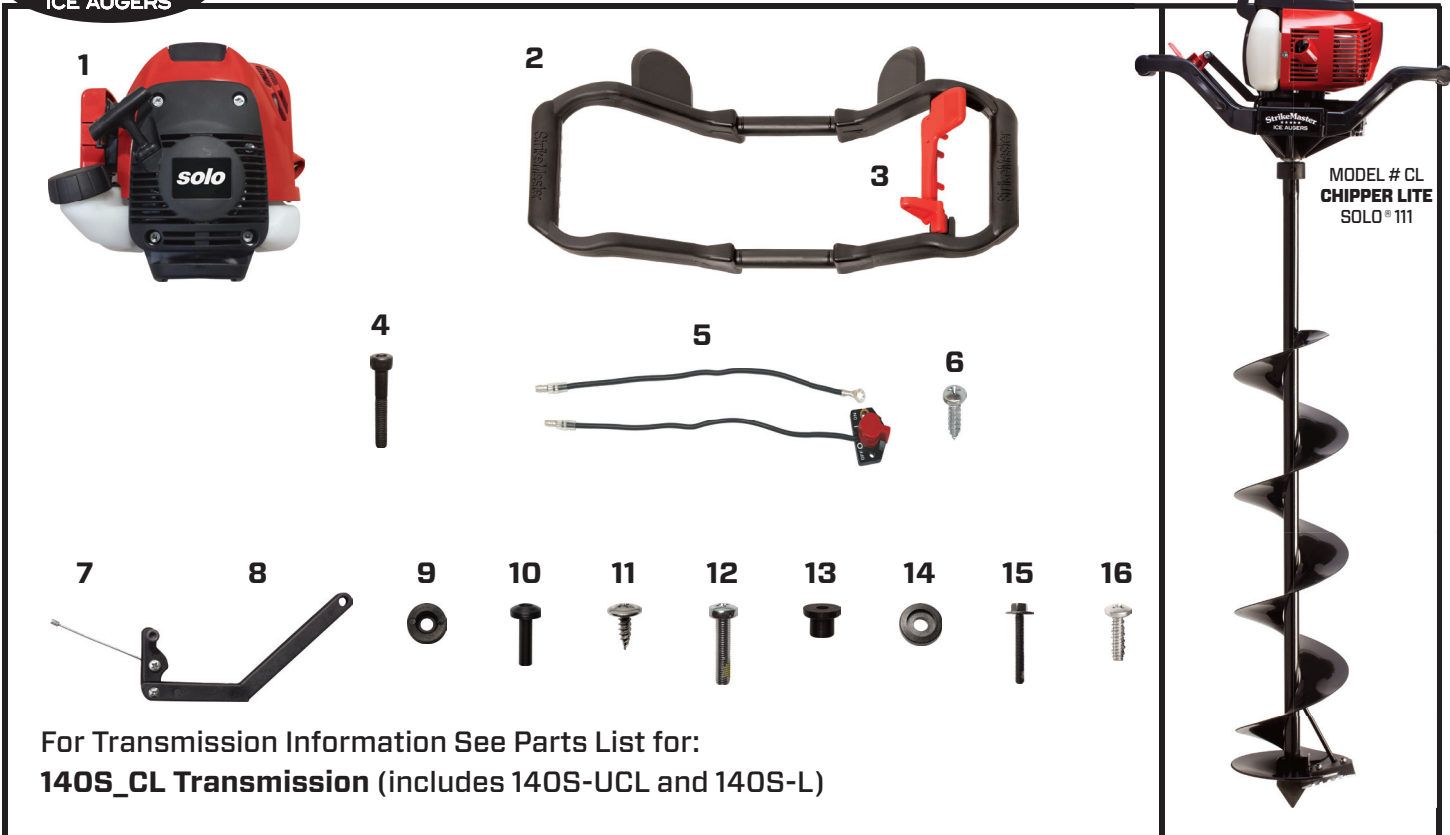

CL-CHIPPER LITE SOLO® 111 2014 - Current Model Parts List

For Transmission Information See Parts List for:
140S_CL Transmission (includes 140S-UCL and 140S-L)

Item Number	Part Number	Description
1	N/A	Solo 111 Engine
2	151364C-1	Composite Handle with Lever, Screw and Washer
3	151645	Throttle Lever
4	151530	Throttle Bolt
5	151401	Stop Switch Assembly
6	410090B	Stop Switch Screw (Requires 2)
7	151520	Throttle Linkage Cable
8	151512-A	Throttle Linkage Assembly (Includes #7)
9	410015	Composite Handle Washer
10	410012	Composite Handle Rivet
11	410014	Throttle Linkage Screw-Lever
12	410065	Throttle Linkage Screw-Engine
13	410016	T-Sleeve
14	410013	Throttle Linkage Beveled Washer
15	410485	Upper Transmission Bolt - 5mm x 1 x 40mm (Requires 4)
16	410011S	Lower Trans Screws HI-Low Cut Philips (Requires 6)